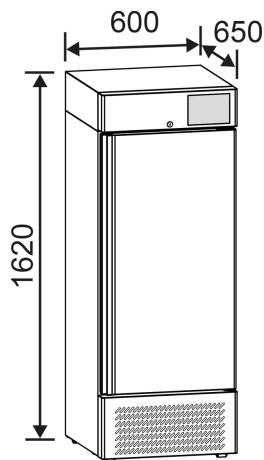

CI 270 PRO

Color: **White**

Panel: **ADVANCED**

- Touch control panel with 7" display and password
- Data download to USB
- Backup battery for managing alarms in case of power failure
- Audible and visual alarms
- Wi-Fi connection (available starting from July 2024)

TECHNICAL FEATURES

Refrigeration Type	Forced air
Defrost Type	Automatic, with heating resistance
Condensate Evaporation	Automatic
Refrigerant Gas	R290
Climatic Class	+16°C / +38°C (ST)
Gross Capacity (liters)	300
Net Capacity (liters)	270
External Dimensions (W x D x H mm)	600 x 650 x 1620

ELECTRICAL DATA

Power Supply (V/ph/Hz)	220-230/1/50